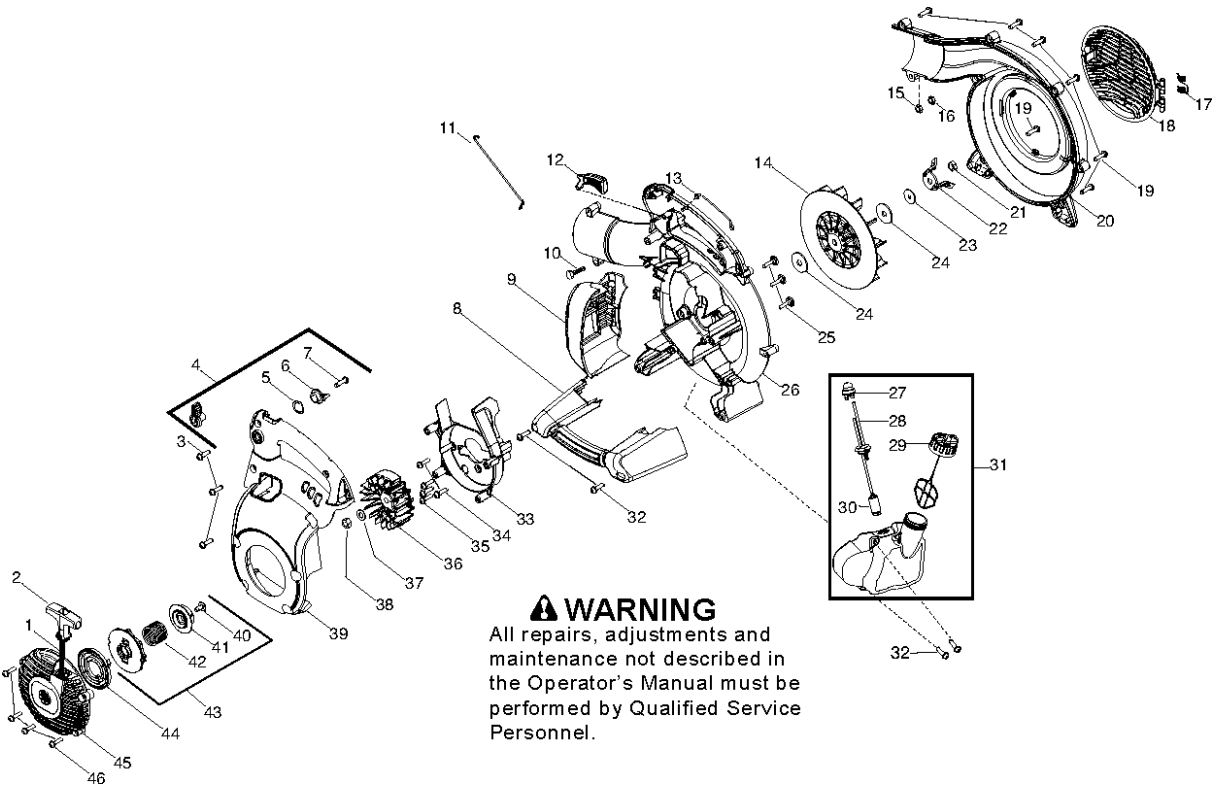

SPARE PARTS LIST

BLOWERS

125 BVX, 952715645, 2015-04, EU, RoW,
AU, NZ

ENGINE

125 BVX, 952715645, 2015-04, EU, RoW, AU, NZ

Ref	Part No	Description	Remark	QTY KIT
1	545 11 19-01	MUFFLER ASSY	(Incl 2,3,4,5)	1
2	545 08 18-13	GASKET		1
3	545 08 18-10	KIT	(Incl 5)	1
4	530 05 89-82	BOLT		1
5	530 01 52-41	SCREW		1
6	545 04 93-01	SWITCH		1
7	545 12 82-01	PROTECTOR, SWITCH		1
8	952 03 02-49	SPARK PLUG		1
9	*****	SEE SERVICE REFERENCE	Cylinder - Chrome	1
10	545 13 25-01	BOOT, CARB		1
11	530 01 61-87	SCREW		1
12	545 13 33-01	PLATE		1
13	545 08 18-13	GASKET		1
14	545 08 18-11	KIT	(Incl 13,16)	1
15	530 04 77-21	PRIMER		1
16	545 08 18-13	GASKET		1
17	545 10 98-01	BASE, AIRBOX		1
18	530 01 61-01	NUT		1
19	545 11 21-01	AIR FILTER		1
20	545 10 96-01	COVER		1
21	530 05 97-96	KNOB ASSY AIRBOX COVER		1
22	545 10 82-02	ASSY, LEADWIRE		1
23	545 10 81-01	IGNITION MODULE		1
24	530 01 64-56	SCREW		1
25	545 08 18-14	KIT	(Incl 26,27)	1
26	530 01 92-83	PISTON RING		1
27	530 01 51-62	CIRCLIP		1
28	545 08 18-16	KIT		1
29	545 01 34-01	BEARING		1
30	545 08 18-15	KIT		1
31	545 08 18-13	GASKET		1
32	545 06 83-01	BEARING CAP		1
33	530 01 59-40	SCREW		1
34	530 01 58-97	SCREW		1
35	545 08 18-13	GASKET	(Incl 2,13,16,31)	1
36	545 08 18-61	LABEL		1