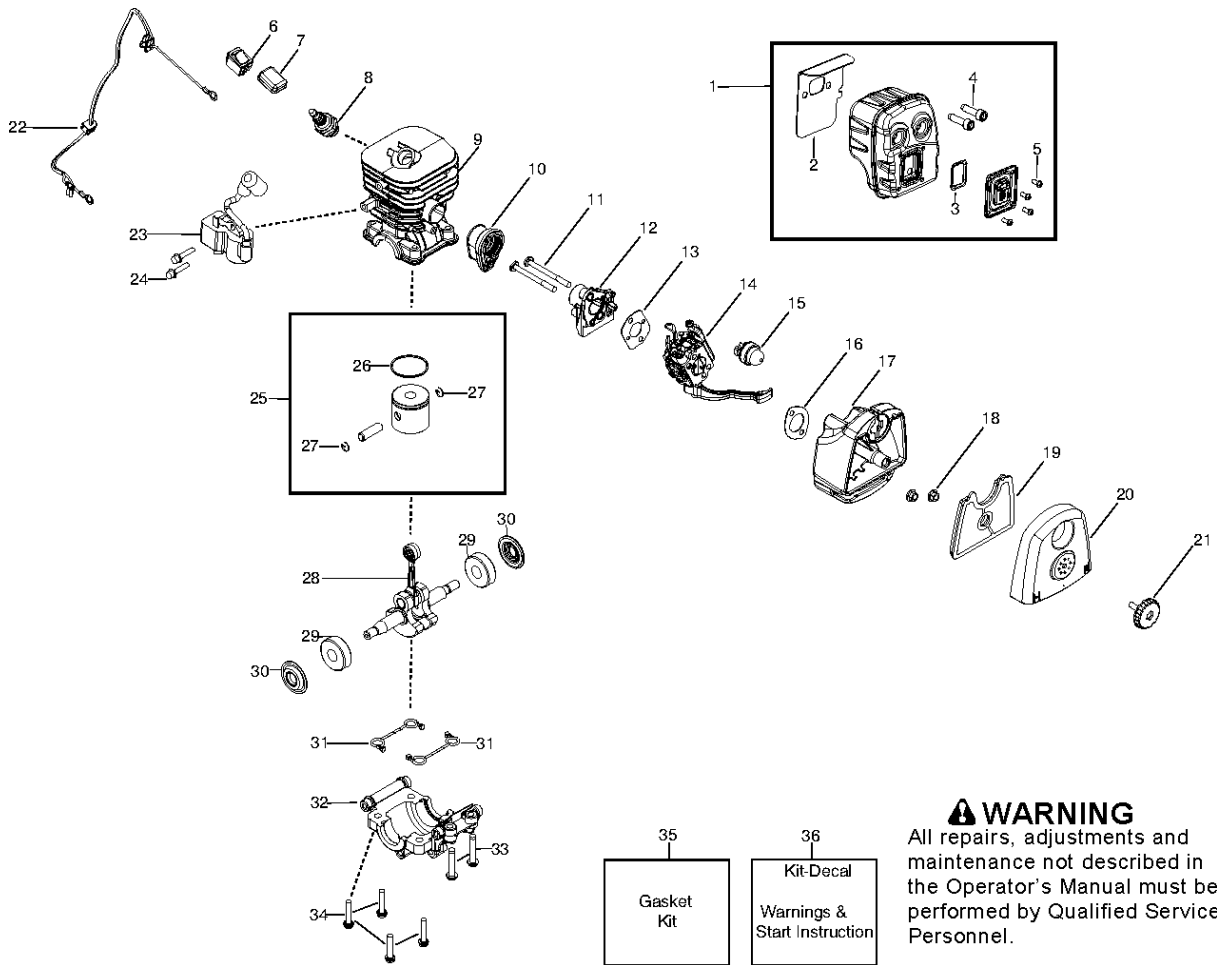

SPARE PARTS LIST

BLOWERS

125 BVX, 952715645, 2015-04, EU, RoW,
AU, NZ

ENGINE

125 BVX, 952715645, 2015-04, EU, RoW, AU, NZ

Ref	Part No	Description	Remark	QTY KIT
1	545 11 19-01	MUFFLER ASSY	(Incl 2,3,4,5)	1
2	545 08 18-13	GASKET		1
3	545 08 18-10	KIT	(Incl 5)	1
4	530 05 89-82	BOLT		1
5	530 01 52-41	SCREW		1
6	545 04 93-01	SWITCH		1
7	545 12 82-01	PROTECTOR, SWITCH		1
8	952 03 02-49	SPARK PLUG		1
9	*****	SEE SERVICE REFERENCE	Cylinder - Chrome	1
10	545 13 25-01	BOOT, CARB		1
11	530 01 61-87	SCREW		1
12	545 13 33-01	PLATE		1
13	545 08 18-13	GASKET		1
14	545 08 18-11	KIT	(Incl 13,16)	1
15	530 04 77-21	PRIMER		1
16	545 08 18-13	GASKET		1
17	545 10 98-01	BASE, AIRBOX		1
18	530 01 61-01	NUT		1
19	545 11 21-01	AIR FILTER		1
20	545 10 96-01	COVER		1
21	530 05 97-96	KNOB ASSY AIRBOX COVER		1
22	545 10 82-02	ASSY, LEADWIRE		1
23	545 10 81-01	IGNITION MODULE		1
24	530 01 64-56	SCREW		1
25	545 08 18-14	KIT	(Incl 26,27)	1
26	530 01 92-83	PISTON RING		1
27	530 01 51-62	CIRCLIP		1
28	545 08 18-16	KIT		1
29	545 01 34-01	BEARING		1
30	545 08 18-15	KIT		1
31	545 08 18-13	GASKET		1
32	545 06 83-01	BEARING CAP		1
33	530 01 59-40	SCREW		1
34	530 01 58-97	SCREW		1
35	545 08 18-13	GASKET	(Incl 2,13,16,31)	1
36	545 08 18-61	LABEL		1