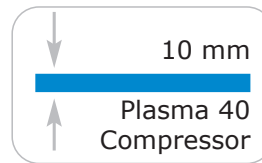

Optional					
GLOVES	MAGNETIC HELP	APRON	HAMMER	ELECTRO MASK	HELMET
cod. 90330	cod. 88031	cod. 90316	cod. 80010	cod. 90361 LCD DISPLAY DIN11 + GLASS DIN11	cod. 90385 HELMET 2000 E11 LCD DIN11 cod. 90390 HELMET 2000 E LCD DIN9-13

Technical specifications														
CODE	50-60Hz	P_{60%} KVA	Vo	I₂[A]	X_{40°}/I_{40°}[A]	X_{20°}	Max cutting thickness (mm)	Box volume	Box weight	Box size (mm)	PCS per masterbox	PCS per Euro pallet	BAR CODE	
Order code	Input voltage	Absorbed power	No load voltage	Welding current	Duty cycle	Duty cycle							Bar code	
PLASMA 40 COMPRESSOR	53171	230V	3,2	312	15-40	15/40	40A@25%	10	0,088m³	24	600x350x420	1	16	8004386531716