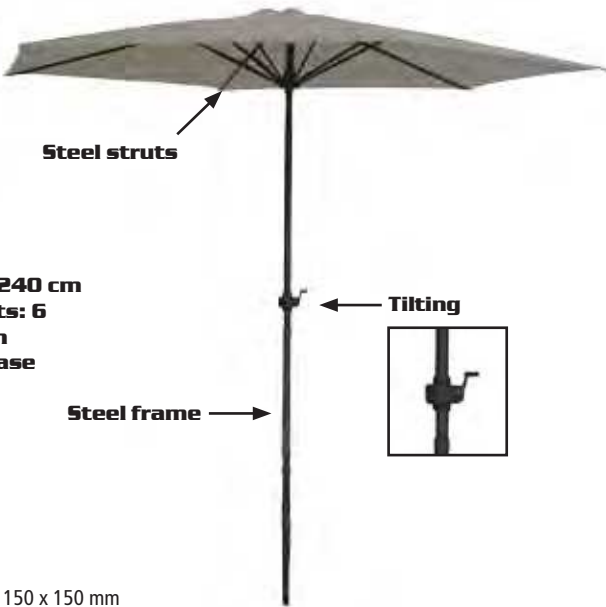

Suitable for covered garden areas.

2 positions:
bench or bed

Maximum load: 300 kg

CZ
SK
PL
GB
DE
HU

2334 x 571 x 228 mm

GARDEN SWINGS, PARASOLS

SUNSET

cross-section