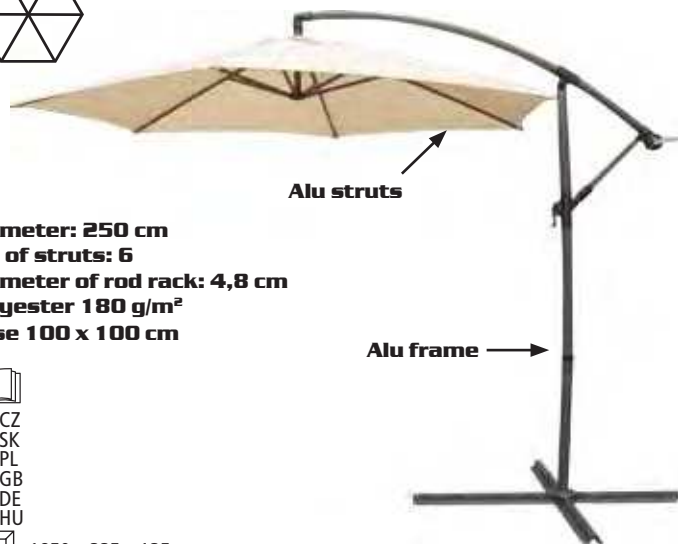

Diameter: 240 cm
No. of struts: 6
Height: 2 m
Without base

1340 x 150 x 150 mm

SHADOW

cross-section

Diameter: 270 cm
No. of struts: 8
Height: 2,2 m
Without base

1400 x 150 x 150 mm

SANDY 1

cross-section