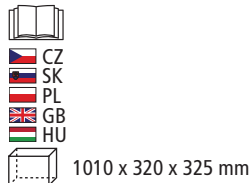

GARDEN GRILLS

HECHT BALL

Suitable for sheltered garden areas.

- stainless steel
- ash catcher
- height: 100 cm
- width: 65 x 59 cm

Suitable for sheltered garden areas.

- steel plate
- adjustable charcoal grid
- warming rack
- ash catcher
- thermometer
- height: 94 cm
- width: 56 x 69 cm

HECHT MERIDA

Suitable for sheltered garden areas.

- heavy stamped steel construction
- tough baked finish for durability and easy cleaning
- chrome plated cooking grill
- height: 92 cm
- diameter: 53,5 cm

Optional alloy grid HECHT 500 11

- heavy stamped steel construction
- tough baked finish for durability and easy cleaning
- ash catcher

HECHT KUGELGRILL

Suitable for sheltered garden areas.

- height: 116 cm
- width: 60 x 98 cm

HECHT SENTINEL MINOR

Suitable for sheltered garden areas and exteriors.

- heat resistant sheet steel
- 2 heating chambers
- 2 cooking areas
- stacking area
- thermometer

Steel 1 mm

Suitable for sheltered garden areas and exteriors.

- heat resistant sheet steel
- 2 heating chambers
- 3 cooking areas
- stacking area
- thermometer

Steel 1 mm

HECHT SENTINEL

Optional grill cover HECHT 0001058