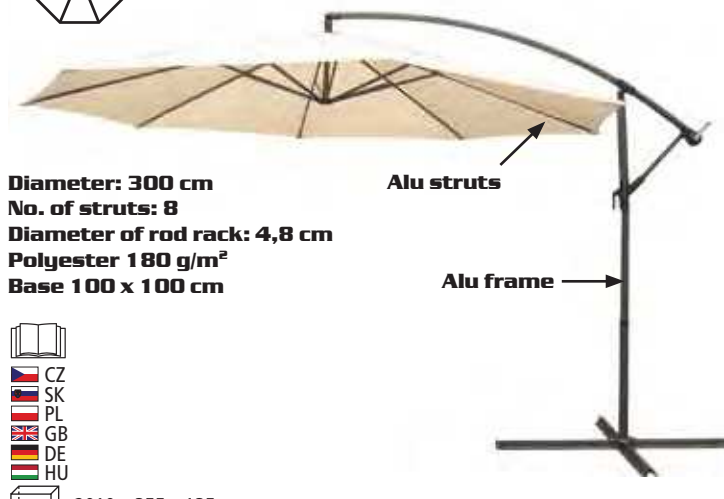

Diameter: 300 cm
No. of struts: 8
Diameter of rod rack: 4,8 cm
Polyester 180 g/m²
Base 100 x 100 cm

2010 x 355 x 135 mm

SUNNY

www.hecht.cz

SOL