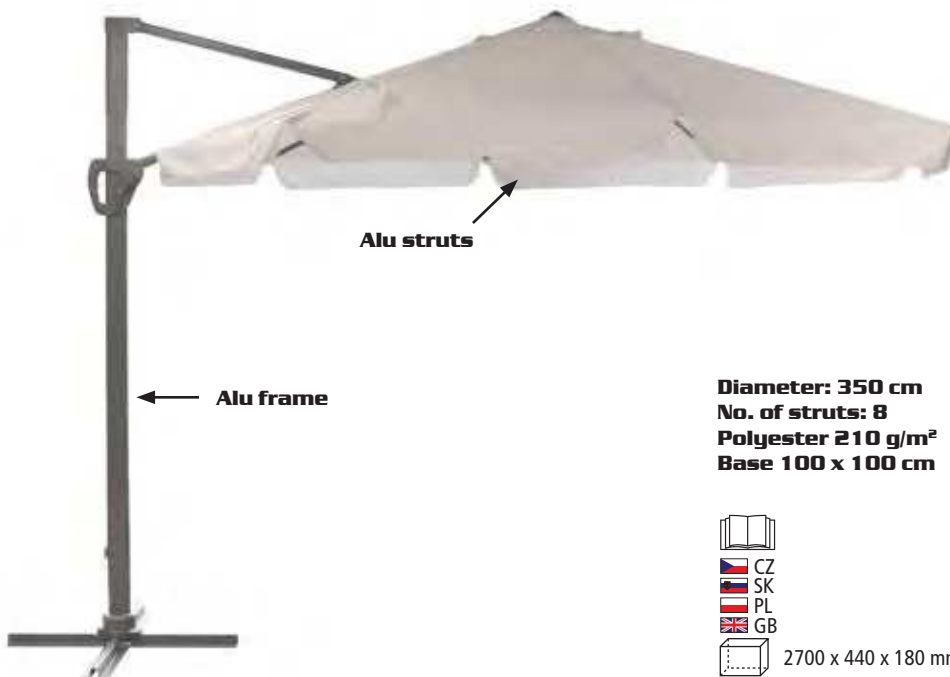

Diameter: 350 cm
No. of struts: 8
Polyester 210 g/m²
Base 100 x 100 cm

2700 x 440 x 180 mm

cross-section

Opening by handle

Rotating base