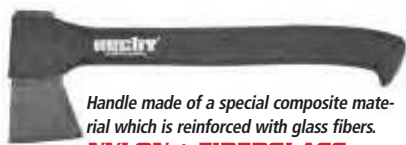

HECHT 902360

Splitting axe
Lenght 55 cm
Weight 2360 g*

Handle made of a special composite material which is reinforced with glass fibers.
- FIBERGLASS

HECHT 900570 **TEFLON COATED BLADE**

Universal axe
Lenght 35 cm
Weight 570 g*

Handle made of a special composite material which is reinforced with glass fibers.
NYLON + FIBERGLASS

HECHT 900901 **TEFLON COATED BLADE**

Universal axe
Lenght 44 cm
Weight 900 g*

Handle made of a special composite material which is reinforced with glass fibers.
NYLON + FIBERGLASS