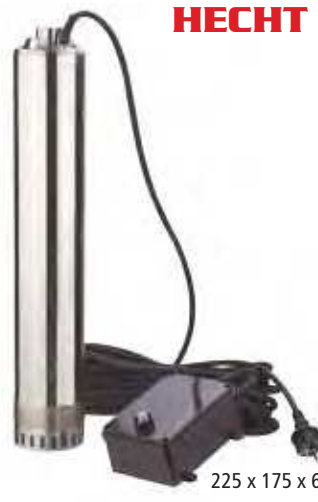

HECHT 3520

225 x 175 x 635 mm

steel chassis

	electric	230 V / 50 Hz		max. delivery height	55 m
	power input	1000 W		10 m rubber power cable	
				max. delivery volume	5200 l/h