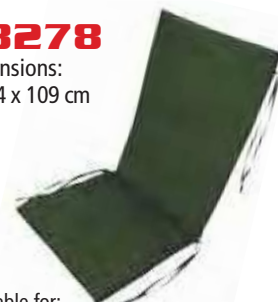

88275

Dimensions:
46 x 4 x 46 cm

Suitable for:
Occasional Bench
Manton Set
Chicago Set
Gallery Set
Balcony
Dynasty Set

88278

Dimensions:
47 x 4 x 109 cm

Suitable for:
Dynasty Set, Prague Set
Grandeur Set, Revo Set
Boston Set, Rectangle Set