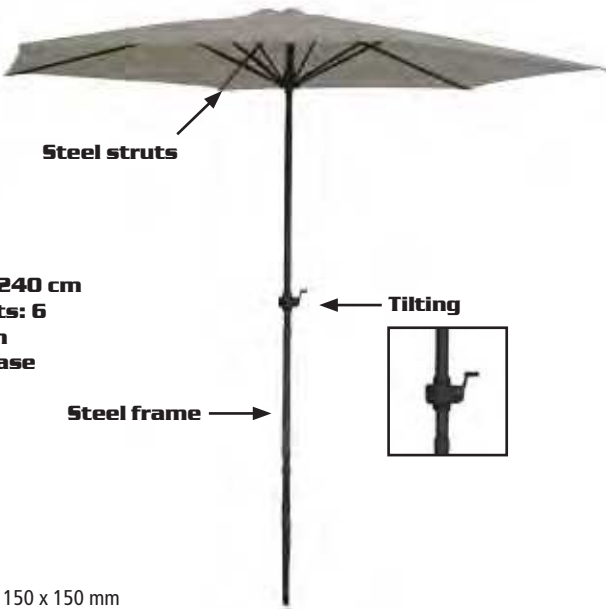

GARDEN SWINGS, PARASOLS

SUNSET

cross-section

Diameter: 240 cm
No. of struts: 6
Height: 2 m
Without base

1340 x 150 x 150 mm

SHADOW

cross-section

Diameter: 270 cm
No. of struts: 8
Height: 2,2 m
Without base