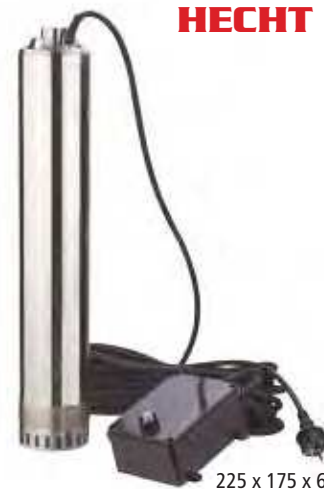

HECHT 3520

225 x 175 x 635 mm

steel chassis

⚡ electric	230 V / 50 Hz	↑↑ max. delivery height	55 m
⚡ power input	1000 W	🔌 10 m rubber power cable	
		→ max. delivery volume	5200 l/h