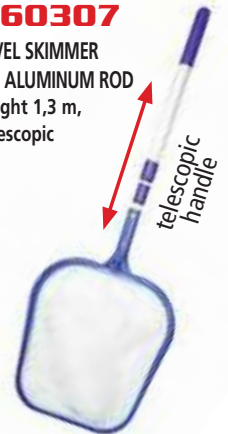

HECHT 060307

LEVEL SKIMMER
ON ALUMINUM ROD
length 1,3 m,
telescopic