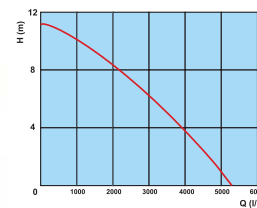

220 x 370 x 160 mm

plastic chassis

⚡ electric	230 V / 50 Hz	↑↑ max. delivery height	1,4 m
⚡ power input	18 W	→ max. delivery volume	900 l/h
📏 pipe diameter	1,4"	🔌 10 m rubber power cable	

⚡ electric	230 V / 50 Hz	↑↑ max. delivery height	2,3 m
⚡ power input	50 W	→ max. delivery volume	1750 l/h
📏 pipe diameter	1,2"	🔌 10 m rubber power cable	

⚡ electric	230 V / 50 Hz	↑↑ max. delivery height	10 m
⚡ power input	350 W	🔌 10 m rubber power cable	
🌊 clear water		→ max. delivery volume	3000 l/h