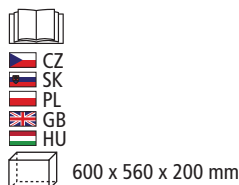

## HECHT MERIDA

Suitable for sheltered garden areas.

- heavy stamped steel construction
- tough baked finish for durability and easy cleaning
- chrome plated cooking grill
- height: 92 cm
- diameter: 53,5 cm