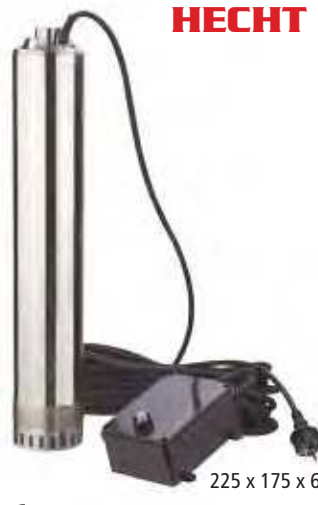

HECHT 3520

225 x 175 x 635 mm

steel chassis

⚡ electric	230 V / 50 Hz	↑↑ max. delivery height	55 m
⚡ power input	300 W	→ max. delivery volume	10 m rubber power cable
		→ max. delivery volume	1400 l/h

⚡ electric	230 V / 50 Hz	↑↑ max. delivery height	70 m
⚡ power input	600 W	→ max. delivery volume	10 m rubber power cable
		→ max. delivery volume	1700 l/h

⚡ electric	230 V / 50 Hz	↑↑ max. delivery height	55 m
⚡ power input	1000 W	→ max. delivery volume	10 m rubber power cable
		→ max. delivery volume	5200 l/h