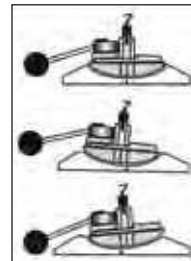

HECHT 9230

Spare grinding wheels

9230A0007 (145 x 3,2 x 22,3)

9230B0007 (145 x 4,7 x 22,3)

9230C0007 (145 x 6 x 22,3)

Positionable