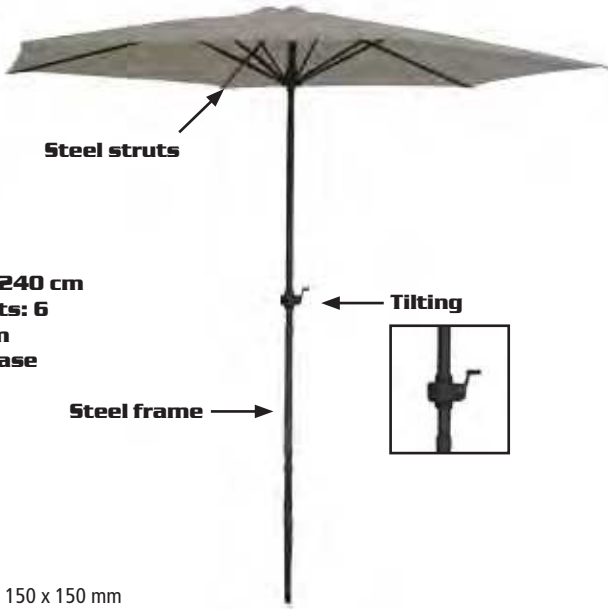

- CZ
- SK
- PL
- GB
- DE
- HU

2334 x 571 x 228 mm

GARDEN SWINGS, PARASOLS

SUNSET

cross-section

Diameter: 240 cm
No. of struts: 6
Height: 2 m
Without base

1340 x 150 x 150 mm

SHADOW