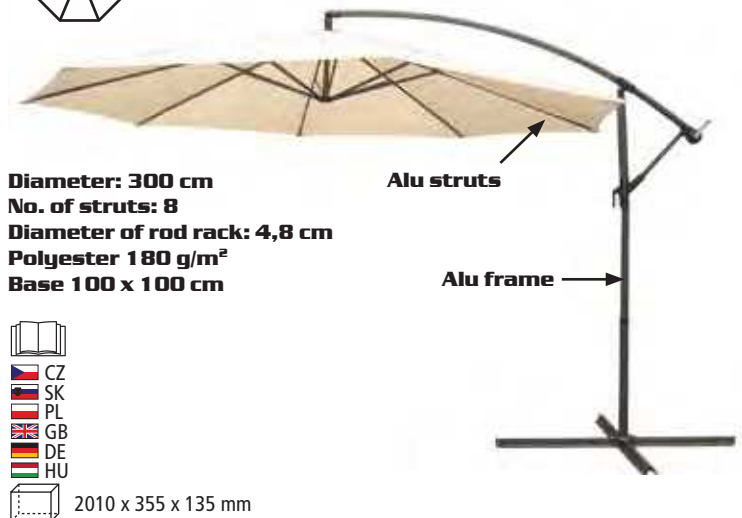

Diameter: 300 cm
No. of struts: 8
Diameter of rod rack: 4,8 cm
Polyester 180 g/m²
Base 100 x 100 cm

2010 x 355 x 135 mm

SUNNY

www.hecht.cz

SOL