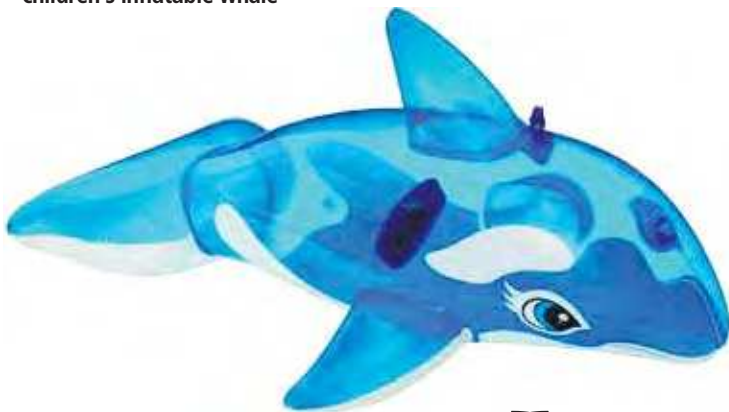

HECHT 510501

children's inflatable whale