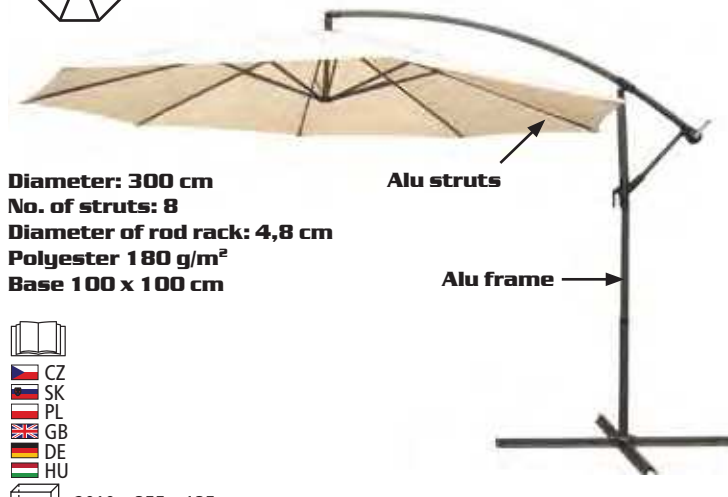

Diameter: 300 cm
No. of struts: 8
Diameter of rod rack: 4,8 cm
Polyester 180 g/m²
Base 100 x 100 cm

2010 x 355 x 135 mm

SUNNY

www.hecht.cz

SOL