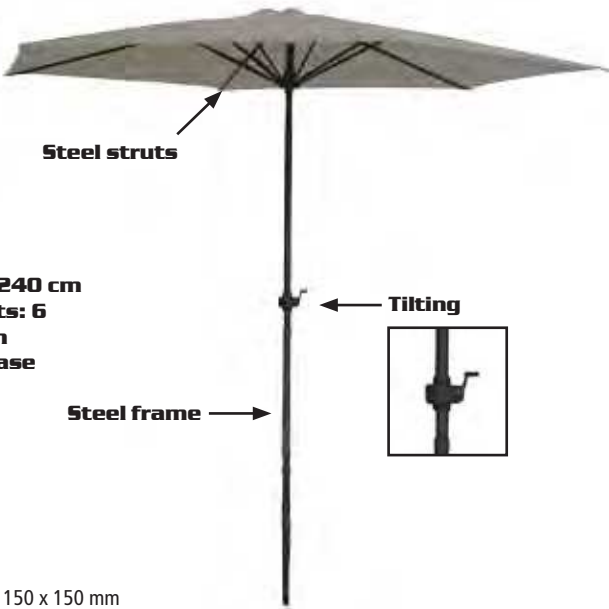

Suitable for covered garden areas.

2 positions:
bench or bed

Maximum load: 300 kg

CZ
SK
PL
GB
DE
HU

2334 x 571 x 228 mm

GARDEN SWINGS, PARASOLS

SUNSET

cross-section