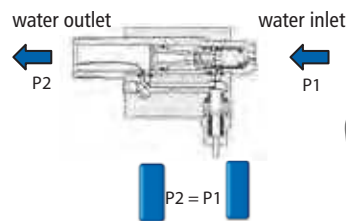

HIGH PRESSURE WASHERS

HECHT 317

Equipment:
variojet, bottle for cleaner with foam jet, power cable 3 meter, 3 meter pressure hose with gun

260 x 250 x 470 mm

	electric	230 V/50 Hz		max. pressure	105 bar
	power input	1600 W		delivery volume	360 l/h

HECHT 320

Equipment:
variojet, bottle for cleaner with foam jet, power cable 5 meter, 5 meter pressure hose with gun, accessories holder

325 x 295 x 600 mm

	max. pressure	180 bar
	max. temperature	60° C

BRUSH - 000320B FOR HECHT 320 AND 323

170 x 70 x 118 mm

	electric	230 V/50 Hz		max. pressure	165 bar
	power input	2000 W		delivery volume	390 l/h

HECHT 323

Equipment:
variojet, bottle for cleaner with foam jet, power cable, 5 meter pressure hose with gun, accessories holder

PRESSURE HOSE - 000320D FOR HECHT 320 AND 323

270 x 90 x 270 mm

ROTARY BRUSH - 000320E FOR HECHT 320 AND 323

170 x 120 x 370 mm

350 x 325 x 735 mm

	electric	230 V/50 Hz		max. pressure	165 bar
	power input	2200 W		delivery volume	480 l/h

Pump with strengthening of the output pressure

350 x 890 x 290 mm

	electric	230 V/50 Hz		max. pressure	135 bar
	power input	1900 W		delivery volume	480 l/h

HECHT 321

Equipment:
variojet, bottle for cleaner with foam jet, power cable 5 meter, 7 meter pressure hose with gun

Self-priming
- no need of pressure water supply, also works with pressure water

HECHT 324

Equipment:
bottle for cleaner with foam jet, power cable, 8 meter pressure hose with gun, power cable 5 meter

520 x 410 x 640 mm

	electric	230 V/50 Hz		max. pressure	150 bar
	power input	2300 W		delivery volume	420 l/h

HECHT 326

Equipment:
variojet, bottle for cleaner with foam jet, power cable 5 meter, 5 meter pressure hose with gun

860 x 380 x 360 mm

	electric	230 V/50 Hz		max. pressure	200 bar
	power input	2600 W		delivery volume	420 l/h