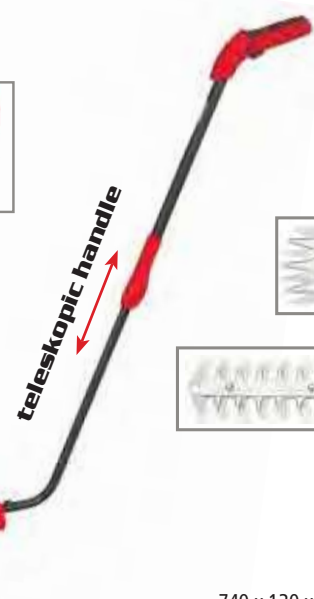

HECHT 5036 SET 2in1

Separable handle

SAMSUNG

Scissors

Hedge

740 x 130 x 125 mm

CE

	accumulator	Li-ion Samsung		working width	8/11 cm
	accu article	DC 3,6 V		weight	1 kg