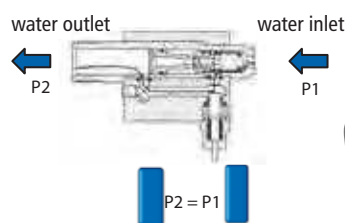

HIGH PRESSURE WASHERS

HECHT 317

Equipment:
variojet, bottle for cleaner with foam jet, power cable 3 meter, 3 meter pressure hose with gun

260 x 250 x 470 mm

	electric	230 V/50 Hz		max. pressure	105 bar
	power input	1600 W		delivery volume	360 l/h

HECHT 320

Equipment:
variojet, bottle for cleaner with foam jet, power cable 5 meter, 5 meter pressure hose with gun, accessories holder

325 x 295 x 600 mm

	max. pressure	180 bar
	max. temperature	60° C

BRUSH - 000320B
FOR HECHT 320 AND 323

170 x 70 x 118 mm

	electric	230 V/50 Hz		max. pressure	165 bar
	power input	2000 W		delivery volume	390 l/h

HECHT 323

Equipment:
variojet, bottle for cleaner with foam jet, power cable, 5 meter pressure hose with gun, accessories holder

**PRESSURE HOSE - 000320D
FOR HECHT 320 AND 323**

270 x 90 x 270 mm

**ROTARY BRUSH - 000320E
FOR HECHT 320 AND 323**

170 x 120 x 370 mm

350 x 325 x 735 mm

	electric	230 V/50 Hz		max. pressure	165 bar
	power input	2200 W		delivery volume	480 l/h

Pump with strengthening of the output pressure

350 x 890 x 290 mm

	electric	230 V/50 Hz		max. pressure	135 bar
	power input	1900 W		delivery volume	480 l/h

HECHT 321

Equipment:
variojet, bottle for cleaner with foam jet, power cable 5 meter, 7 meter pressure hose with gun

Self-priming - no need of pressure water supply, also works with pressure water

	electric	230 V/50 Hz		max. pressure	135 bar
	power input	1900 W		delivery volume	480 l/h

HECHT 324

Equipment:
bottle for cleaner with foam jet, power cable, 8 meter pressure hose with gun, power cable 5 meter

520 x 410 x 640 mm

	electric	230 V/50 Hz		max. pressure	150 bar
	power input	2300 W		delivery volume	420 l/h

HECHT 326

Equipment:
variojet, bottle for cleaner with foam jet, power cable 5 meter, 5 meter pressure hose with gun

860 x 380 x 360 mm

	electric	230 V/50 Hz		max. pressure	200 bar
	power input	2600 W		delivery volume	420 l/h