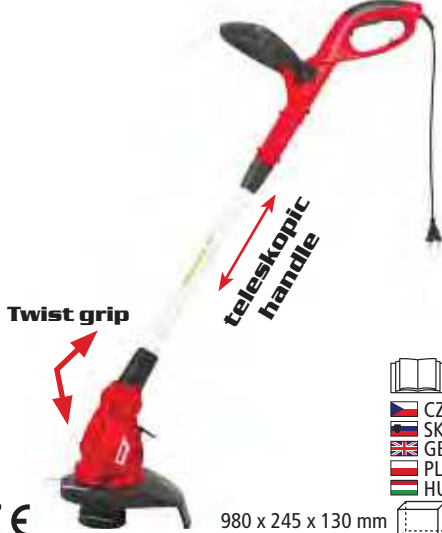

ELECTRIC AND PETROL GRASS TRIMMERS AND BRUSH CUTTERS

HECHT 300

CE	400 x 195 x 120 mm		working width	22 cm	
	electric	230 V/50 Hz		weight	1,4 kg
	power input	300 W			

HECHT 530

CE	980 x 245 x 130 mm		working width	30 cm	
	electric	230 V/50 Hz		weight	2,6 kg
	power input	550 W			