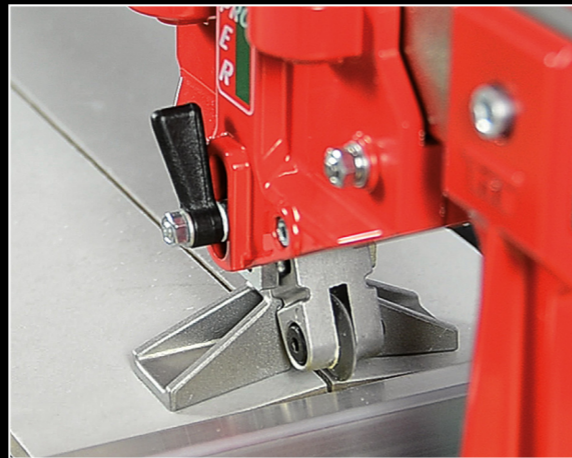

LEFT-HANDED OPERATORS
Suitable also for left-handed operators.

PACKAGING
Multilingual flexographed packaging.

AT WORK

SUPER PRO

PROFESSIONAL MANUAL TILE CUTTER

Designed and made in Italy

	Art. 3045	Art. 3060	Art. 3075	Art. 3090
CUTTING LENGTH	450 mm.	600 mm.	750 mm.	900 mm.
MAX SIZE TILE FOR DIAGONAL CUTS	318 x 318 mm.	424 x 424 mm.	530 x 530 mm.	636 x 636 mm.
CUTTING THICKNESS	5-19 mm			
CUTTING WHEEL	Ø 22 x 6,1 x 4,7 mm.			
PACKING DIMENSION	720x340x160 mm.	860x340x160 mm.	1010x340x160 mm.	1160x340x160 mm.
PIECES ON PALLET	33	22		
PALLET DIMENSION	730x1170x2040 mm.	730x870x2040 mm.	730x1030x2040 mm.	730x1170x2040 mm.
NET WEIGHT	12,5 Kg.	13,5 Kg.	16 Kg.	18,5 Kg.

APPLICATION

Built to cut single-double fired ceramic and porcelain stoneware tiles

STRAIGHT CUTS

Very fast and precise.
Fence with direct reading of measurement on its supporting rod for straight cuts.

BREAKING FOOT

Large dimension.
Straight and diagonal tile cutting possible in every point.

CARRIAGE

Carriage with 9 ball-bearings, 4 of which are adjustable to assure a perfect sliding and top precision.

CUTTING WHEEL

Tungsten carbide cutting wheel of big dimension: Ø 22 mm.

DIAGONAL CUTS

Diagonal fence with direct reading of measurement on its supporting rod for diagonal cuts.

**ORIGINAL
MADE IN ITALY**

ОФИЦИАЛЬНЫЙ ДИЛЕР В УКРАИНЕ: