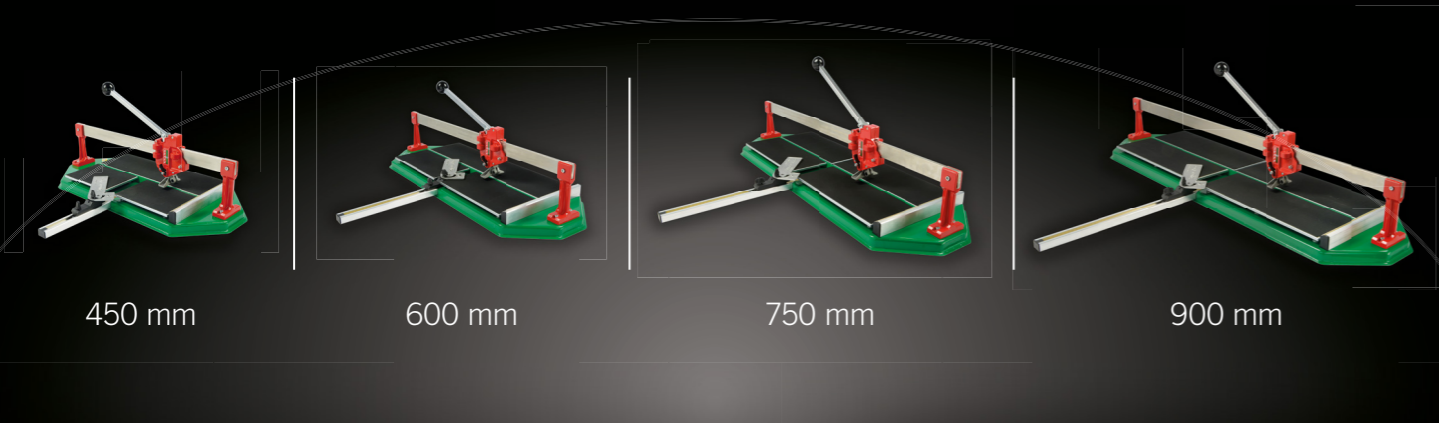

LEFT-HANDED OPERATORS
Suitable also for left-handed operators.

PACKAGING
Multilingual flexographed packaging.

AT WORK

SUPER PRO

PROFESSIONAL MANUAL TILE CUTTER

Designed and made in Italy

	Art. 3045	Art. 3060	Art. 3075	Art. 3090
CUTTING LENGTH	450 mm.	600 mm.	750 mm.	900 mm.
MAX SIZE TILE FOR DIAGONAL CUTS	318 x 318 mm.	424 x 424 mm.	530 x 530 mm.	636 x 636 mm.
CUTTING THICKNESS	5-19 mm			
CUTTING WHEEL	Ø 22 x 6,1 x 4,7 mm.			
PACKING DIMENSION	720x340x160 mm.	860x340x160 mm.	1010x340x160 mm.	1160x340x160 mm.
PIECES ON PALLET	33	22		
PALLET DIMENSION	730x1170x2040 mm.	730x870x2040 mm.	730x1030x2040 mm.	730x1170x2040 mm.
NET WEIGHT	12,5 Kg.	13,5 Kg.	16 Kg.	18,5 Kg.

APPLICATION

Built to cut single-double fired ceramic and porcelain stoneware tiles

STRAIGHT CUTS

Very fast and precise.
Fence with direct reading of measurement on its supporting rod for straight cuts.

BREAKING FOOT

Large dimension.
Straight and diagonal tile cutting possible in every point.

CARRIAGE

Carriage with 9 ball-bearings, 4 of which are adjustable to assure a perfect sliding and top precision.

CUTTING WHEEL

Tungsten carbide cutting wheel of big dimension: Ø 22 mm.

DIAGONAL CUTS

Diagonal fence with direct reading of measurement on its supporting rod for diagonal cuts.

**ORIGINAL
MADE IN ITALY**

ОФИЦИАЛЬНЫЙ ДИЛЕР В УКРАИНЕ: