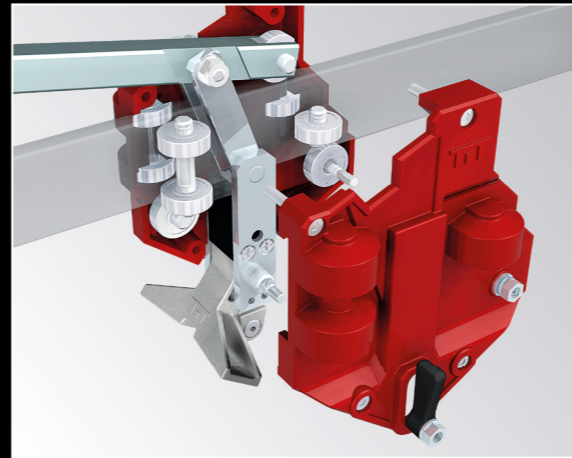

APPLICATION

Built to cut single-double fired ceramic and porcelain stoneware tiles

STRAIGHT CUTS

Very fast and precise.
Fence with direct reading of measurement on its supporting rod for straight cuts.

BREAKING FOOT

Large dimension.
Straight and diagonal tile cutting possible in every point.

CARRIAGE

Carriage with 9 ball-bearings, 4 of which are adjustable to assure a perfect sliding and top precision.

CUTTING WHEEL

Tungsten carbide cutting wheel of big dimension: Ø 22 mm.

DIAGONAL CUTS

Diagonal fence with direct reading of measurement on its supporting rod for diagonal cuts.

**ORIGINAL
MADE IN ITALY**

ОФИЦИАЛЬНЫЙ ДИЛЕР В УКРАИНЕ: