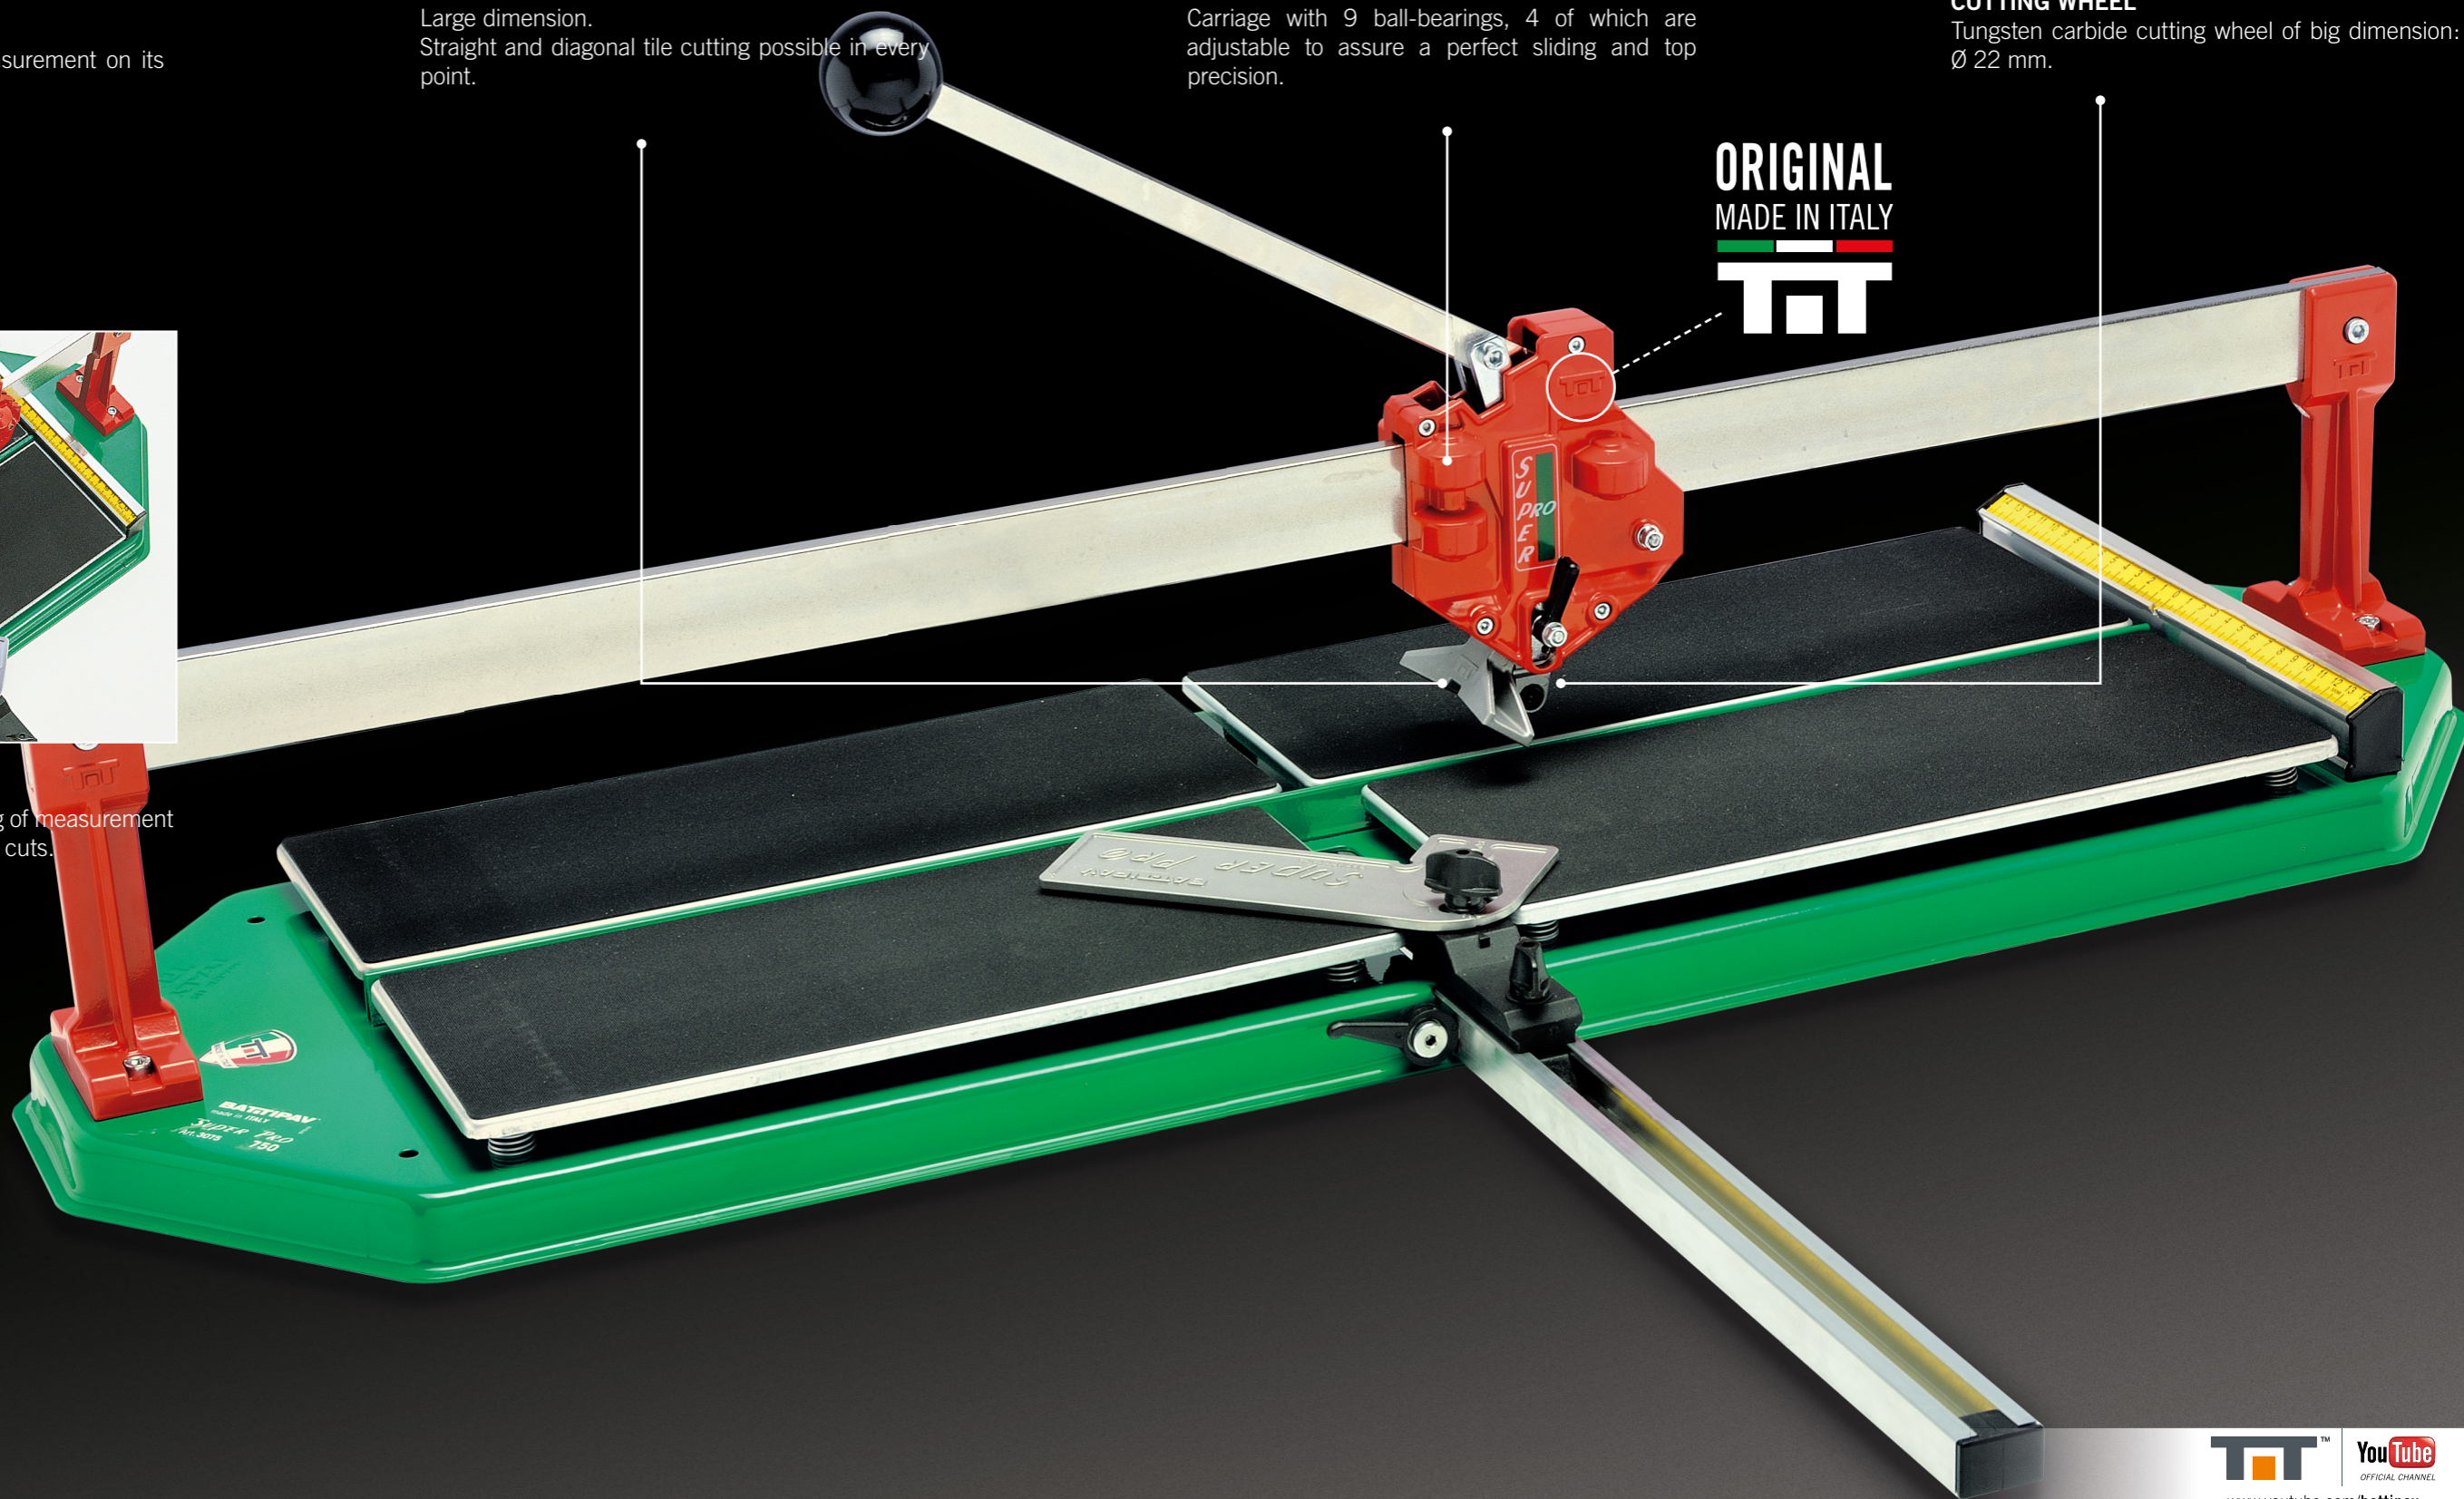

LEFT-HANDED OPERATORS
Suitable also for left-handed operators.

PACKAGING
Multilingual flexographed packaging.

AT WORK

SUPER PRO

PROFESSIONAL MANUAL TILE CUTTER

Designed and made in Italy

	Art. 3045	Art. 3060	Art. 3075	Art. 3090
CUTTING LENGTH	450 mm.	600 mm.	750 mm.	900 mm.
MAX SIZE TILE FOR DIAGONAL CUTS	318 x 318 mm.	424 x 424 mm.	530 x 530 mm.	636 x 636 mm.
CUTTING THICKNESS	5-19 mm			
CUTTING WHEEL	Ø 22 x 6,1 x 4,7 mm.			
PACKING DIMENSION	720x340x160 mm.	860x340x160 mm.	1010x340x160 mm.	1160x340x160 mm.
PIECES ON PALLET	33	22		
PALLET DIMENSION	730x1170x2040 mm.	730x870x2040 mm.	730x1030x2040 mm.	730x1170x2040 mm.
NET WEIGHT	12,5 Kg.	13,5 Kg.	16 Kg.	18,5 Kg.

APPLICATION

Built to cut single-double fired ceramic and porcelain stoneware tiles

STRAIGHT CUTS

Very fast and precise.
Fence with direct reading of measurement on its supporting rod for straight cuts.

BREAKING FOOT

Large dimension.
Straight and diagonal tile cutting possible in every point.

CARRIAGE

Carriage with 9 ball-bearings, 4 of which are adjustable to assure a perfect sliding and top precision.

CUTTING WHEEL

Tungsten carbide cutting wheel of big dimension: Ø 22 mm.

DIAGONAL CUTS

Diagonal fence with direct reading of measurement on its supporting rod for diagonal cuts.

**ORIGINAL
MADE IN ITALY**

ОФИЦИАЛЬНЫЙ ДИЛЕР В УКРАИНЕ: