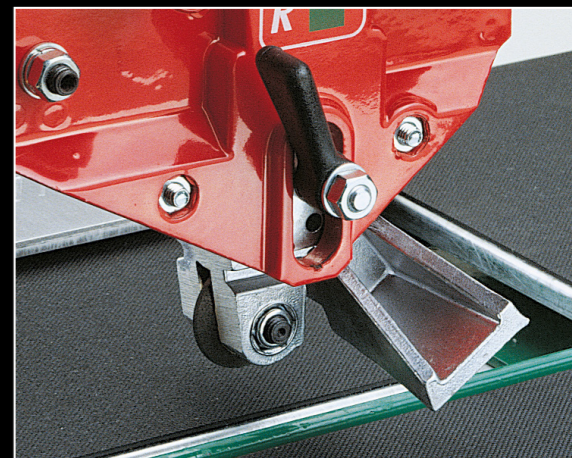

APPLICATION

Built to cut single-double fired ceramic and porcelain stoneware tiles

STRAIGHT CUTS

Very fast and precise.
Fence with direct reading of measurement on its supporting rod for straight cuts.

BREAKING FOOT

Large dimension.
Straight and diagonal tile cutting possible in every point.

CARRIAGE

Carriage with 9 ball-bearings, 4 of which are adjustable to assure a perfect sliding and top precision.

CUTTING WHEEL