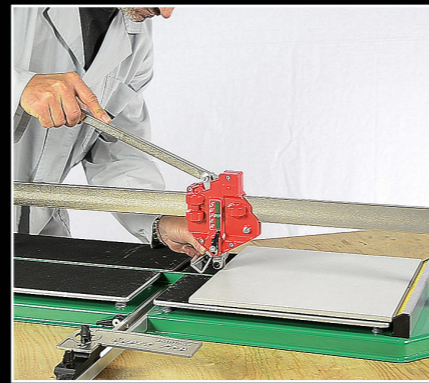

LEFT-HANDED OPERATORS
Suitable also for left-handed operators.

PACKAGING
Multilingual flexographed packaging.

AT WORK

SUPER PRO

PROFESSIONAL MANUAL TILE CUTTER

Designed and made in Italy

	Art. 3045	Art. 3060	Art. 3075	Art. 3090
CUTTING LENGTH	450 mm.	600 mm.	750 mm.	900 mm.
MAX SIZE TILE FOR DIAGONAL CUTS	318 x 318 mm.	424 x 424 mm.	530 x 530 mm.	636 x 636 mm.
CUTTING THICKNESS	5-19 mm			
CUTTING WHEEL	Ø 22 x 6,1 x 4,7 mm.			
PACKING DIMENSION	720x340x160 mm.	860x340x160 mm.	1010x340x160 mm.	1160x340x160 mm.
PIECES ON PALLET	33	22		
PALLET DIMENSION	730x1170x2040 mm.	730x870x2040 mm.	730x1030x2040 mm.	730x1170x2040 mm.
NET WEIGHT	12,5 Kg.	13,5 Kg.	16 Kg.	18,5 Kg.

APPLICATION

Built to cut single-double fired ceramic and porcelain stoneware tiles

STRAIGHT CUTS

Very fast and precise.
Fence with direct reading of measurement on its supporting rod for straight cuts.

BREAKING FOOT

Large dimension.
Straight and diagonal tile cutting possible in every point.

CARRIAGE

Carriage with 9 ball-bearings, 4 of which are adjustable to assure a perfect sliding and top precision.

CUTTING WHEEL

Tungsten carbide cutting wheel of big dimension: Ø 22 mm.

DIAGONAL CUTS

Diagonal fence with direct reading of measurement on its supporting rod for diagonal cuts.

**ORIGINAL
MADE IN ITALY**

ОФИЦИАЛЬНЫЙ ДИЛЕР В УКРАИНЕ: