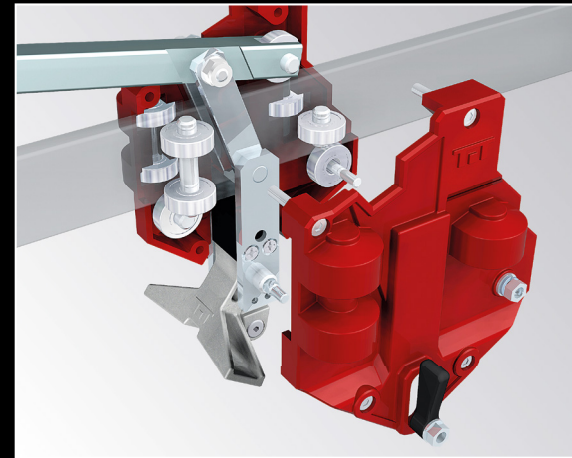

**APPLICATION**  
Built to cut single-double fired ceramic and porcelain stoneware tiles

**STRAIGHT CUTS**

Very fast and precise.  
Fence with direct reading of measurement on its supporting rod for straight cuts.

**BREAKING FOOT**

Large dimension.  
Straight and diagonal tile cutting possible in every point.

**CARRIAGE**

Carriage with 9 ball-bearings, 4 of which are adjustable to assure a perfect sliding and top precision.

**CUTTING WHEEL**

Tungsten carbide cutting wheel of big dimension: Ø 22 mm.

**DIAGONAL CUTS**

Diagonal fence with direct reading of measurement on its supporting rod for diagonal cuts.

**ORIGINAL  
MADE IN ITALY**