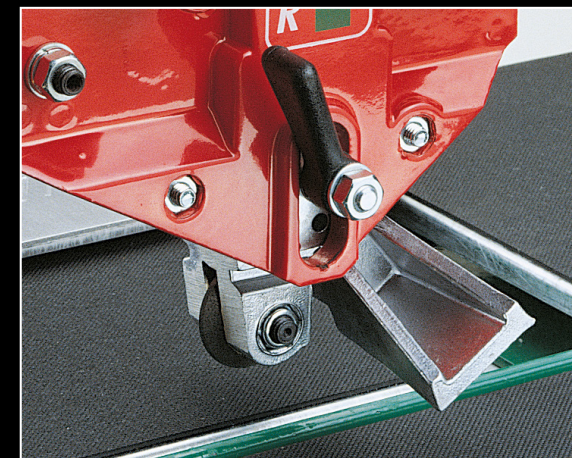

**APPLICATION**  
Built to cut single-double fired ceramic and porcelain stoneware tiles

**STRAIGHT CUTS**

Very fast and precise.  
Fence with direct reading of measurement on its supporting rod for straight cuts.

**BREAKING FOOT**

Large dimension.  
Straight and diagonal tile cutting possible in every point.

**CARRIAGE**

Carriage with 9 ball-bearings, 4 of which are adjustable to assure a perfect sliding and top precision.