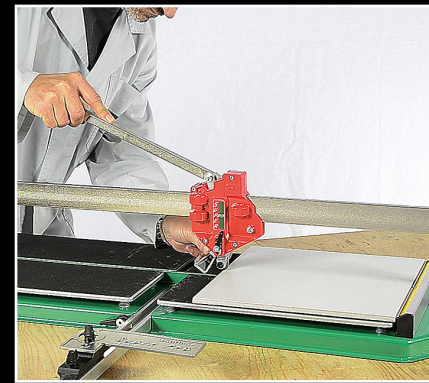

LEFT-HANDED OPERATORS
Suitable also for left-handed operators.

PACKAGING
Multilingual flexographed packaging.

AT WORK

SUPER PRO

PROFESSIONAL MANUAL TILE CUTTER

	Art. 3045	Art. 3060	Art. 3075	Art. 3090
CUTTING LENGTH	450 mm.	600 mm.	750 mm.	900 mm.
MAX SIZE TILE FOR DIAGONAL CUTS	318 x 318 mm.	424 x 424 mm.	530 x 530 mm.	636 x 636 mm.
CUTTING THICKNESS	5-19 mm			
CUTTING WHEEL	Ø 22 x 6,1 x 4,7 mm.			
PACKING DIMENSION	720x340x160 mm.	860x340x160 mm.	1010x340x160 mm.	1160x340x160 mm.
PIECES ON PALLET	33	22		
PALLET DIMENSION	730x1170x2040 mm.	730x870x2040 mm.	730x1030x2040 mm.	730x1170x2040 mm.
NET WEIGHT	12,5 Kg.	13,5 Kg.	16 Kg.	18,5 Kg.

450 mm

600 mm

750 mm

900 mm

BATTIPAV^{TM}
MACCHINE PER EDILIZIA | MACHINES FOR BUILDING

AUTHORIZED DEALER:

Z. i. 2 - Via Cavatorta, 6/1 | 48033 Cotignola (Ra) | ITALY
Tel. +39 0545 40004 | Fax +39 0545 41724
www.battipav.com | sales@battipav.com

APPLICATION
Built to cut single-double fired ceramic and porcelain stoneware tiles