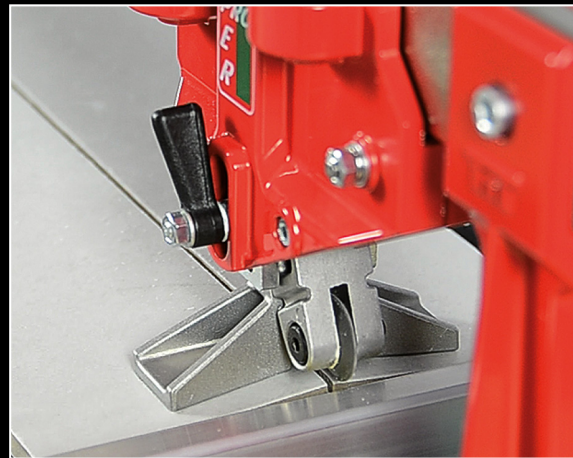

**APPLICATION**  
Built to cut single-double fired ceramic and porcelain stoneware tiles

**STRAIGHT CUTS**

Very fast and precise.  
Fence with direct reading of measurement on its supporting rod for straight cuts.

**BREAKING FOOT**

Large dimension.  
Straight and diagonal tile cutting possible in every point.

**CARRIAGE**

Carriage with 9 ball-bearings, 4 of which are adjustable to assure a perfect sliding and top precision.

**CUTTING WHEEL**

Tungsten carbide cutting wheel of big dimension: Ø 22 mm.

**DIAGONAL CUTS**

Diagonal fence with direct reading of measurement on its supporting rod for diagonal cuts.

**ORIGINAL  
MADE IN ITALY**