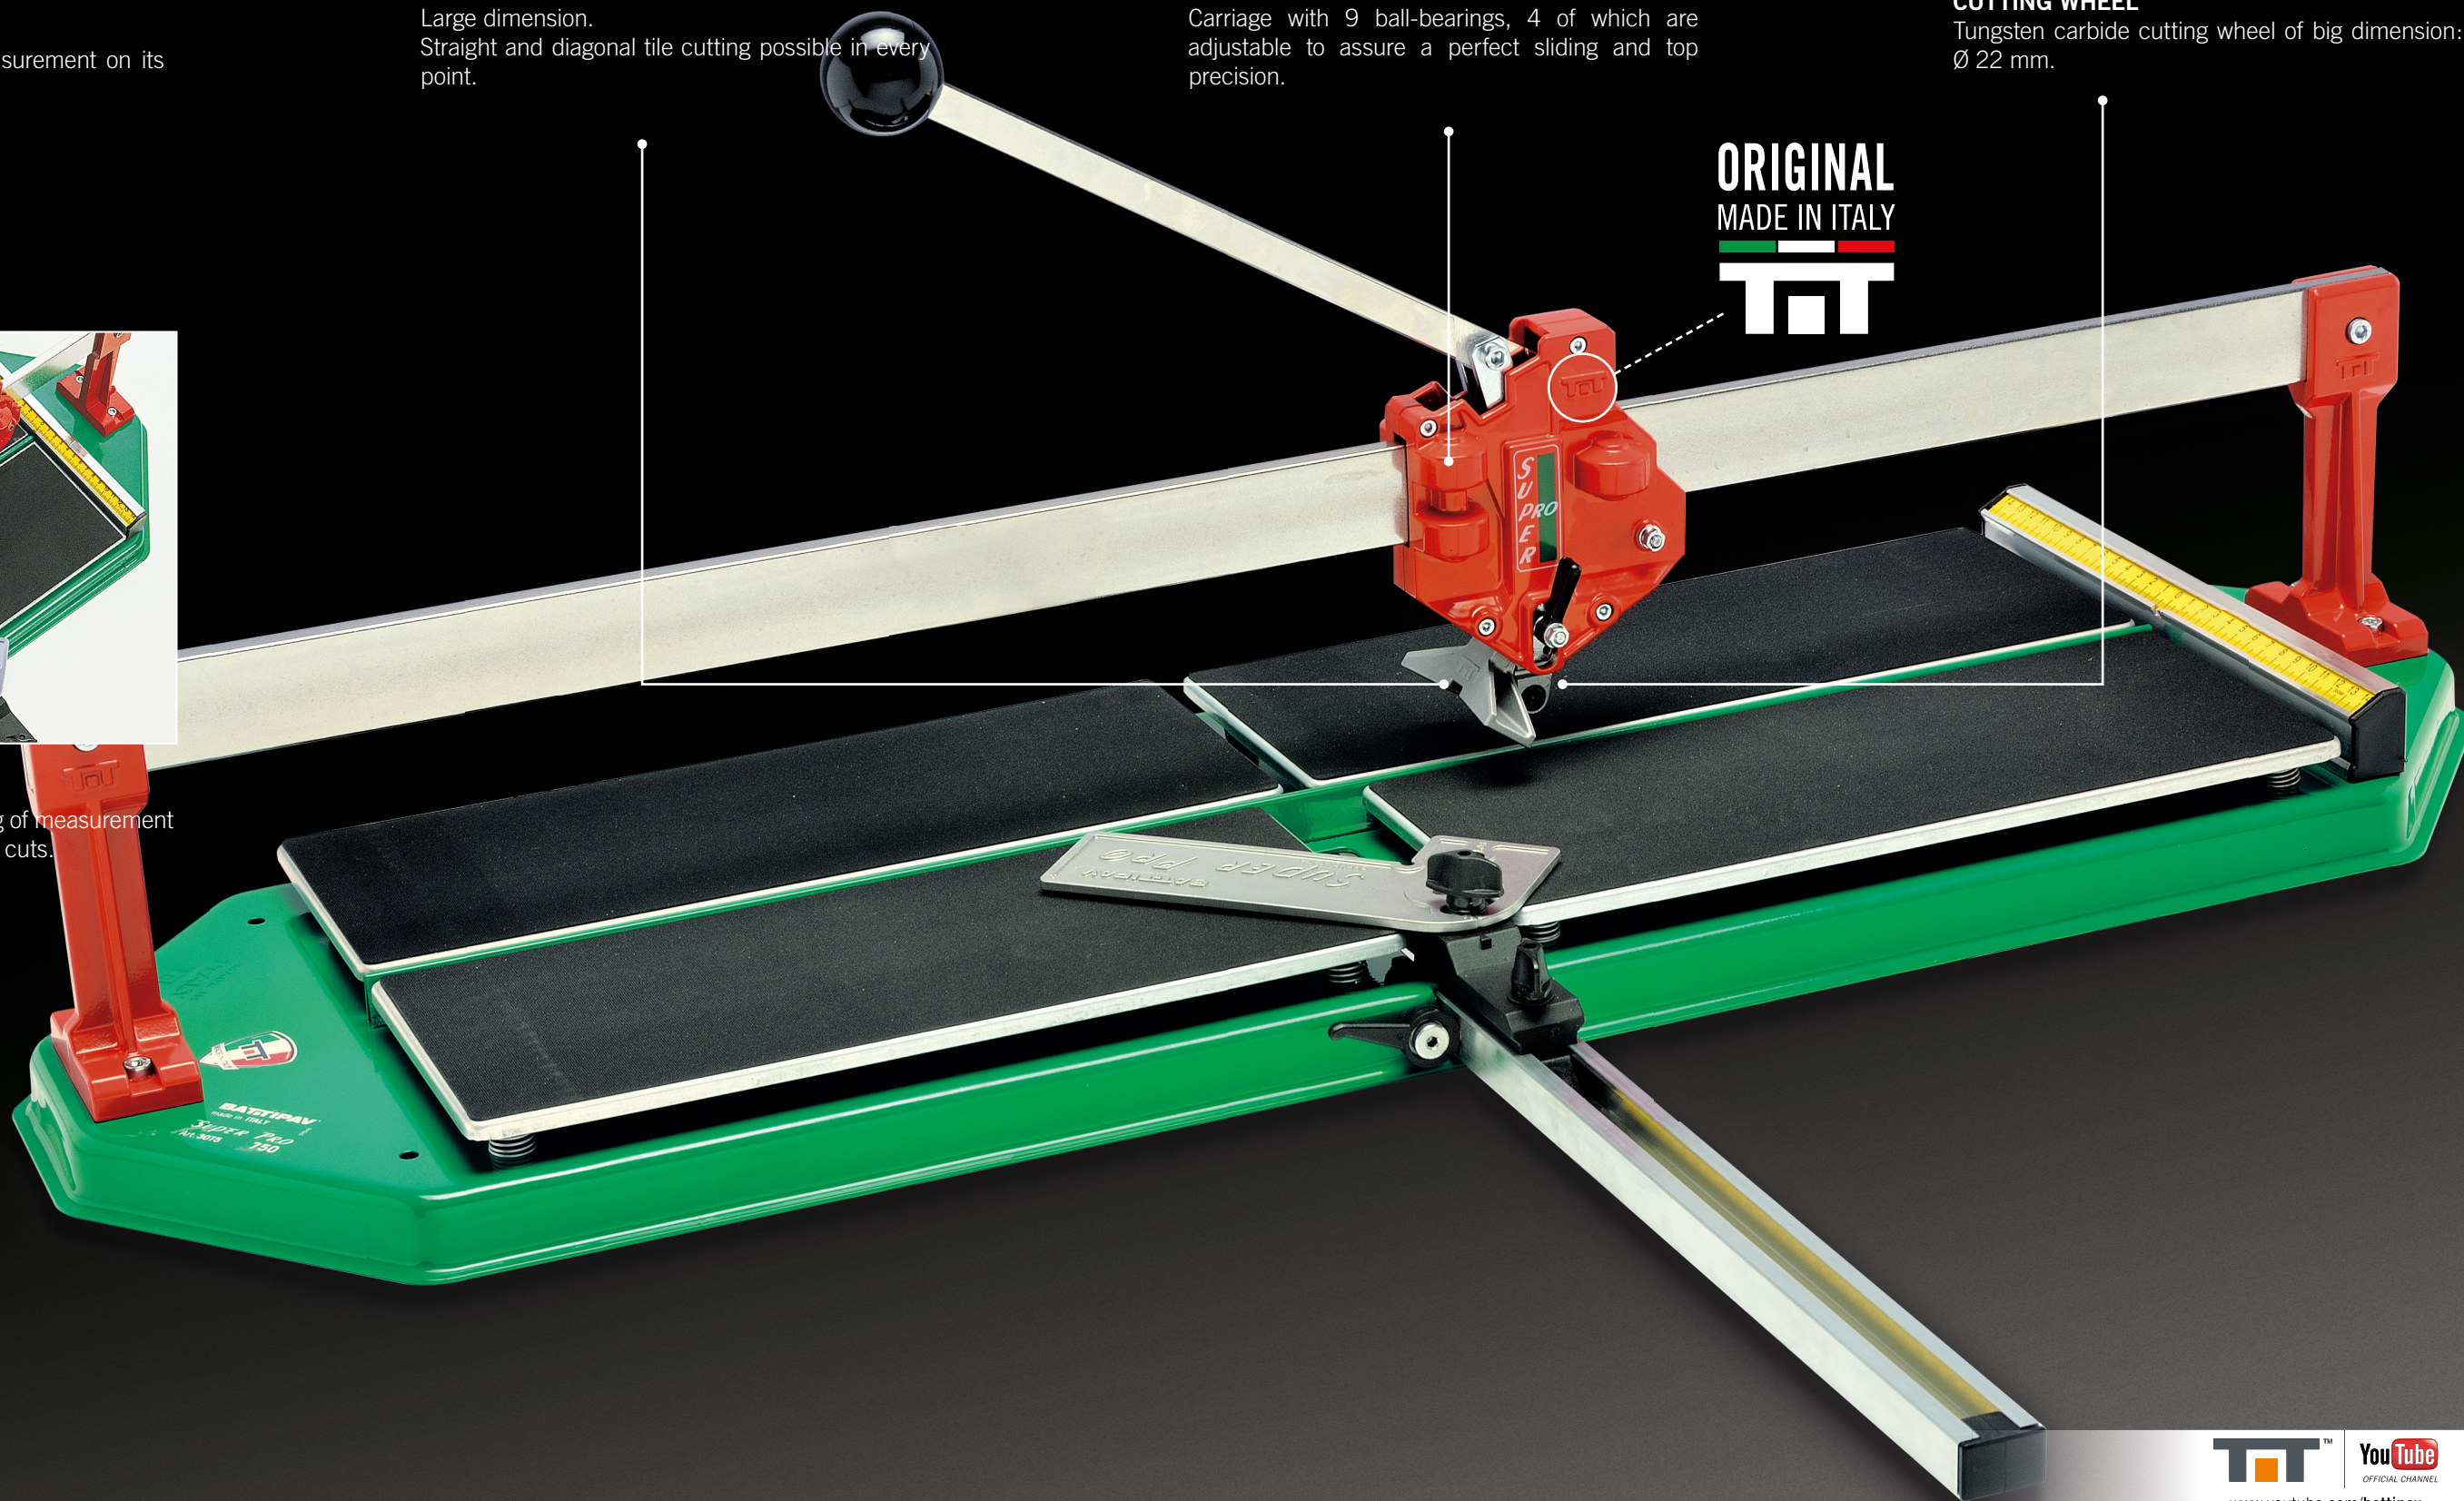

# SUPER PRO

PROFESSIONAL MANUAL TILE CUTTER

	Art. 3045	Art. 3060	Art. 3075	Art. 3090
CUTTING LENGTH	450 mm.	600 mm.	750 mm.	900 mm.
MAX SIZE TILE FOR DIAGONAL CUTS	318 x 318 mm.	424 x 424 mm.	530 x 530 mm.	636 x 636 mm.
CUTTING THICKNESS	5-19 mm			
CUTTING WHEEL	Ø 22 x 6,1 x 4,7 mm.			
PACKING DIMENSION	720x340x160 mm.	860x340x160 mm.	1010x340x160 mm.	1160x340x160 mm.
PIECES ON PALLET	33	22		
PALLET DIMENSION	730x1170x2040 mm.	730x870x2040 mm.	730x1030x2040 mm.	730x1170x2040 mm.
NET WEIGHT	12,5 Kg.	13,5 Kg.	16 Kg.	18,5 Kg.

**APPLICATION**  
Built to cut single-double fired ceramic and porcelain stoneware tiles

**STRAIGHT CUTS**

Very fast and precise.  
Fence with direct reading of measurement on its supporting rod for straight cuts.

**BREAKING FOOT**

Large dimension.  
Straight and diagonal tile cutting possible in every point.

**CARRIAGE**

Carriage with 9 ball-bearings, 4 of which are adjustable to assure a perfect sliding and top precision.

**CUTTING WHEEL**

Tungsten carbide cutting wheel of big dimension: Ø 22 mm.

**DIAGONAL CUTS**

Diagonal fence with direct reading of measurement on its supporting rod for diagonal cuts.

**ORIGINAL  
MADE IN ITALY**