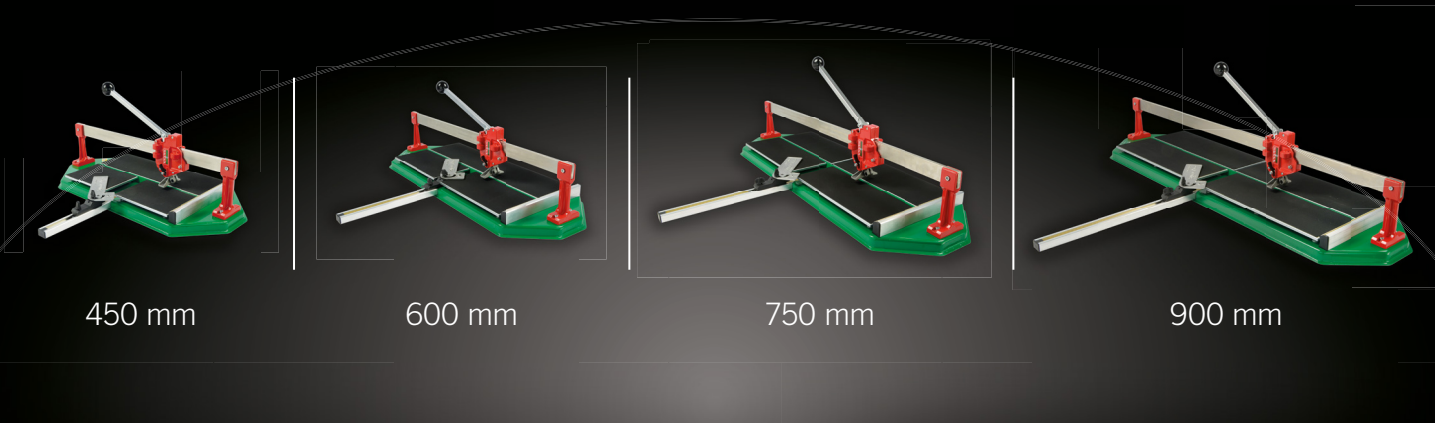

# SUPER PRO

PROFESSIONAL MANUAL TILE CUTTER

	Art. 3045	Art. 3060	Art. 3075	Art. 3090
CUTTING LENGTH	450 mm.	600 mm.	750 mm.	900 mm.
MAX SIZE TILE FOR DIAGONAL CUTS	318 x 318 mm.	424 x 424 mm.	530 x 530 mm.	636 x 636 mm.
CUTTING THICKNESS	5-19 mm			
CUTTING WHEEL	Ø 22 x 6,1 x 4,7 mm.			
PACKING DIMENSION	720x340x160 mm.	860x340x160 mm.	1010x340x160 mm.	1160x340x160 mm.
PIECES ON PALLET	33	22		
PALLET DIMENSION	730x1170x2040 mm.	730x870x2040 mm.	730x1030x2040 mm.	730x1170x2040 mm.
NET WEIGHT	12,5 Kg.	13,5 Kg.	16 Kg.	18,5 Kg.

**APPLICATION**  
Built to cut single-double fired ceramic and porcelain stoneware tiles

**STRAIGHT CUTS**

Very fast and precise.  
Fence with direct reading of measurement on its supporting rod for straight cuts.

**BREAKING FOOT**

Large dimension.  
Straight and diagonal tile cutting possible in every point.

**CARRIAGE**

Carriage with 9 ball-bearings, 4 of which are adjustable to assure a perfect sliding and top precision.

**CUTTING WHEEL**

Tungsten carbide cutting wheel of big dimension: Ø 22 mm.

**DIAGONAL CUTS**

Diagonal fence with direct reading of measurement on its supporting rod for diagonal cuts.

**ORIGINAL  
MADE IN ITALY**